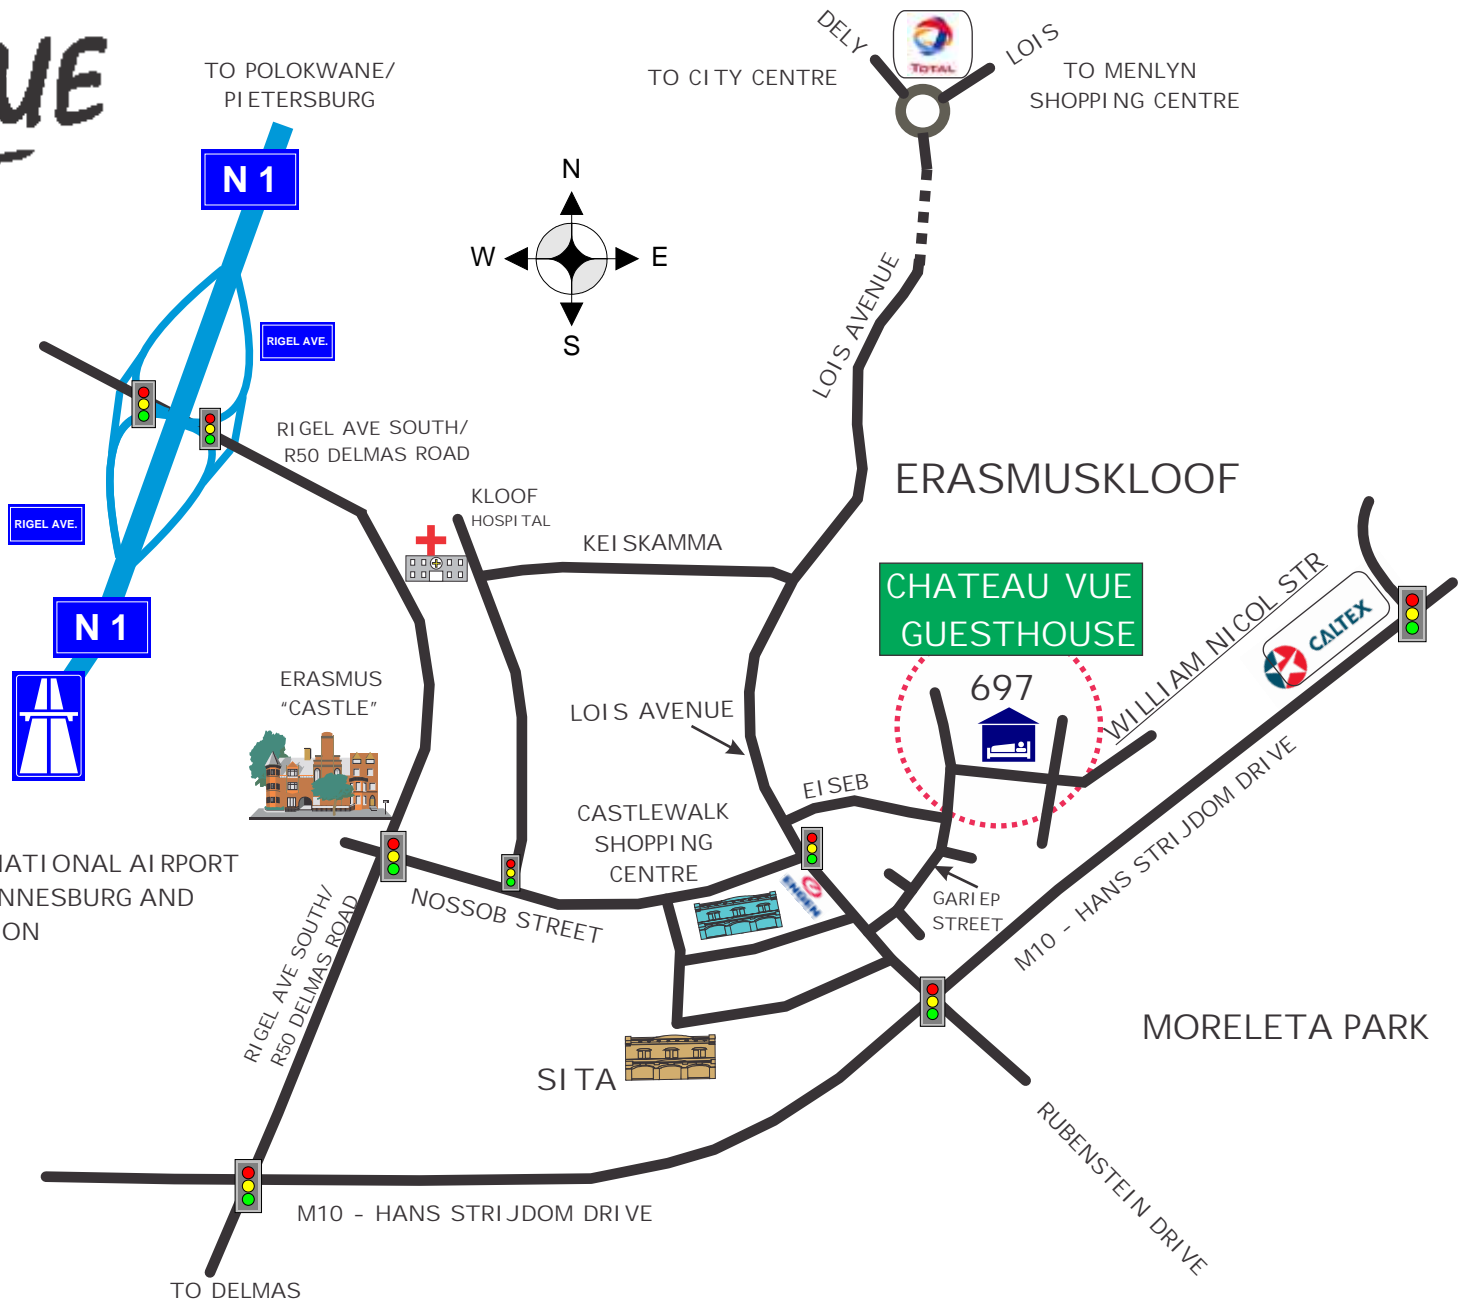

CHATEAU VUE

GUESTHOUSE

697 William Nicol Street, Erasmuskloof
P.O. Box 11919 Erasmuskloof, 0048
Cell +27 82 808 4412
Tel +27 12 347 8119
Fax: +27 86 634 7813
E-mail: info@chateauvue.co.za
Web: www.chateauvue.co.za

Your host: Marelise

TO
O.R. TAMBO/JHB INTERNATIONAL AIRPORT
R21 FREEWAY, JOHANNESBURG AND
CENTURION